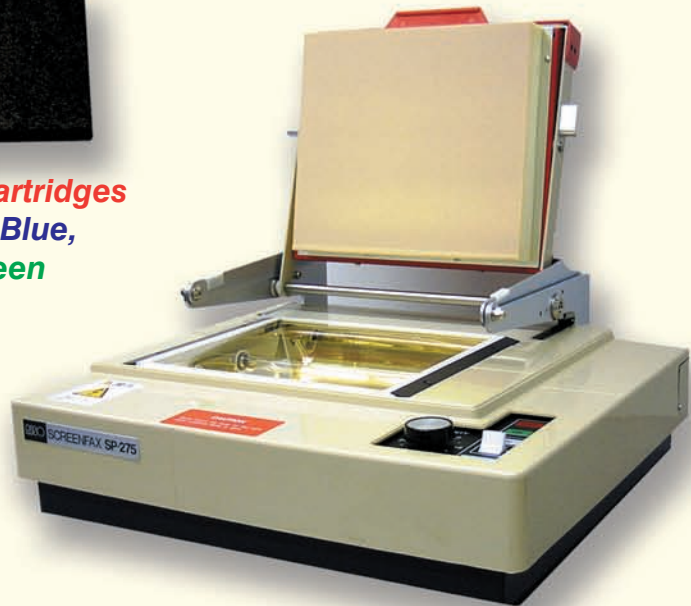

Excellence from the Start

"FastLight" is available in Two (2) Inks - "FastLight Oil-base Ink" or Special Formula Ink
FastLight Speeds-up your Production by 400% - "The Fastest Pre-ink System in the World"

- Elegant High Quality Mounts
- Very Smooth Mechanism, No Squeek
- Up to 50,000 Quality Impressions
- Material resists Warping, No Gluing
- Ink Cartridges in 5 Colors, No Bleed
- Speeds-up Production by 400%
- Re-ink from Rear with FastLight Inks
- Save 25% on Supplies, 50% on Inks
- FastLight Saves you Time and Money

MSM Marking Devices & Equipment

Pioneers in Laser Materials, Supplies and Equipment

7724 BURNET AVENUE, VAN NUYS, CA 91405-1007

Toll Free: (800) 820-5014 • Fax: (800) 266-3660
Int'l: (818) 787-3308 • Fax: (818) 787-2740

Visit our Web Site: www.msmmarking.com
e-mail: fastlight@msmmarking.com